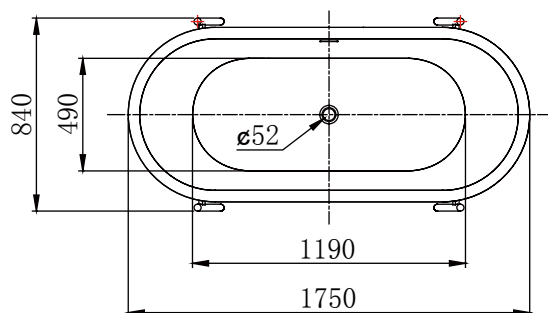

PRODUCT SPECIFICATION 产品规格书

1.75m Free Standing Bathtub 1.75米独立浴缸

(Rough-in Dimensions):

安装尺寸图:

(Unit): mm

单位: 毫米

(Size): 1750X840X590

尺寸: 1750X840X590

Item No. 品号	NB25708W-1KB	
Capacity 容水量	litres to overflow 240L 浴缸最大容水量240升	
Available Color 颜色	Black & White 黑白配	
Materials 材质	Acrylic 亚克力	
Shipping Package 运输包装	浴缸包装: L(长)1800 X W(宽) 810X H(高) 580mm (1set/1CTN 1个/1箱) G.W(毛重): 52 kg Bathtub Package: 金属架包装: L(长)1160 X W(宽) 490X H(高) 110mm (1set/1CTN 1个/1箱) G.W(毛重): 8 kg Shelf package:	

Remarks: ND9113C brass pop-up and ND9106N brass tube (L=500mm) included.
备注: 包含铜质弹跳去水器ND9113C和铜质去水器连接管ND9106N(L=500mm)。

INNOCI reserves the right to make changes or modifications on any of its products without advance notice.
INNOCI 艺耐公司保留不事先通知便改变或修改的权利