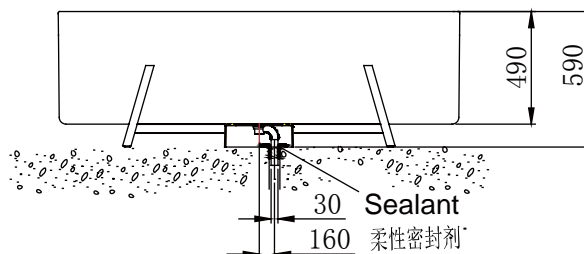

PRODUCT SPECIFICATION 产品规格书

1.75m Free Standing Bathtub 1.75米独立浴缸

(Rough-in Dimensions):

安装尺寸图:

(Unit): mm

单位: 毫米

(Size): 1750X840X590

尺寸: 1750X840X590

Item No. 品号	NB25708W-1KB	
Capacity 容水量	litres to overflow 240L 浴缸最大容水量240升	
Available Color 颜色	Black & White 黑白配	
Materials 材质	Acrylic 亚克力	
Shipping Package 运输包装	浴缸包装: L(长)1800 X W(宽) 810X H(高) 580mm (1set/1CTN 1个/1箱) G.W(毛重): 52 kg Bathtub Package: 金属架包装: L(长)1160 X W(宽) 490X H(高) 110mm (1set/1CTN 1个/1箱) G.W(毛重): 8 kg Shelf package:	

Remarks: ND9113C brass pop-up and ND9106N brass tube (L=500mm) included.
备注: 包含铜质弹跳去水器ND9113C和铜质去水器连接管ND9106N(L=500mm)。

INNOCI reserves the right to make changes or modifications on any of its products without advance notice.
INNOCI 艺耐公司保留不事先通知便改变或修改的权利