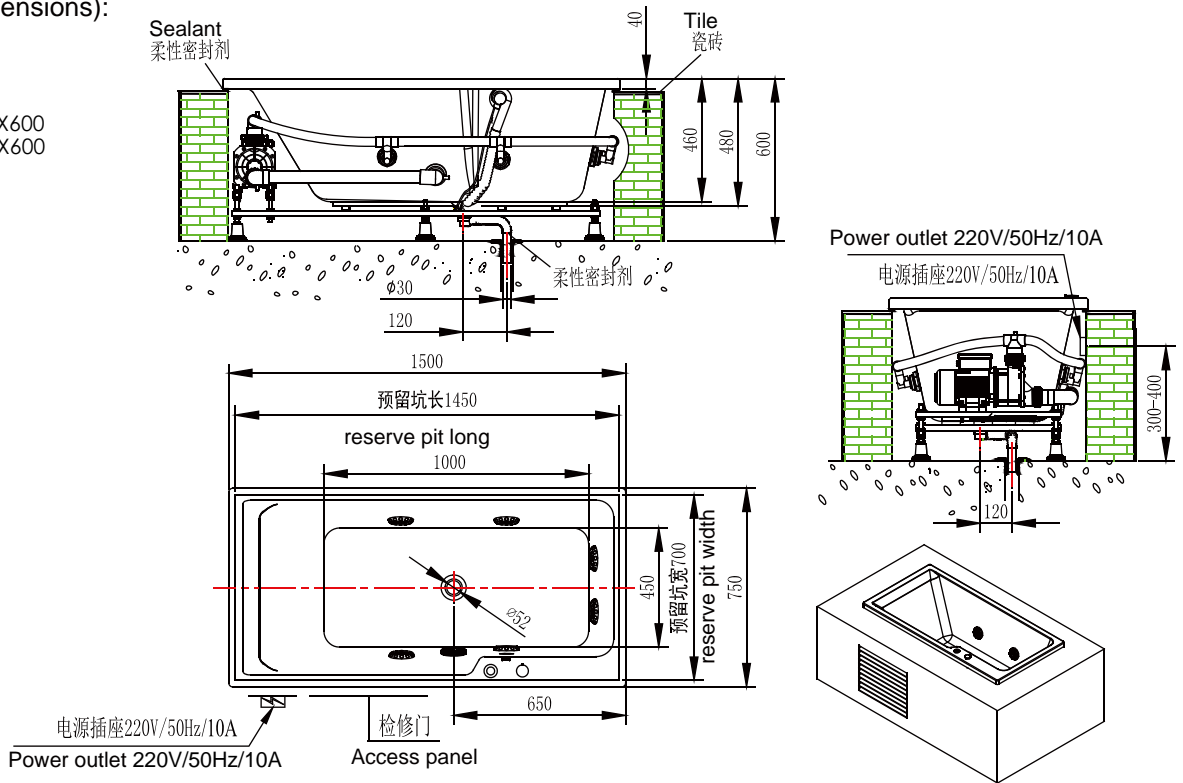

PRODUCT SPECIFICATION 产品规格书

NB25502W-2

1.5m Acrylic Drop-In Massage Bathtub
厚边1.5米亚克力台面按摩浴缸

(Rough-in Dimensions):

安装尺寸图:

(Unit): mm

单位: 毫米

(Size): 1500X750X600

尺寸: 1500X750X600

Item No. 品号	NB25502W-2
Capacity 容水量	litres to overflow 190L 浴缸最大容水量190升
Available Color 颜色	White 白色
Materials 材质	Acrylic 亚克力
Shipping Package 运输包装	L(长) 1630 X W(宽) 880X H(高) 790mm (1set/1CTN 1个/1箱) G.W(毛重):74.5kg

Remarks: Included with Waste & Overflow ND9102C(L=700mm)and ND9106N(L=500mm), Water jet 6pcs, 1HP Water Pump 1pc,Air Jet Control 1pc,Air Pressure Control 1pc.

备注: 包含ND9102C (L=700mm) 浴缸去水器及去水器连接管ND9106N(L=500mm), 白色大按摩喷头6个, 1HP水泵1台, 欧式空气开关1套, 气压调节开关1套。