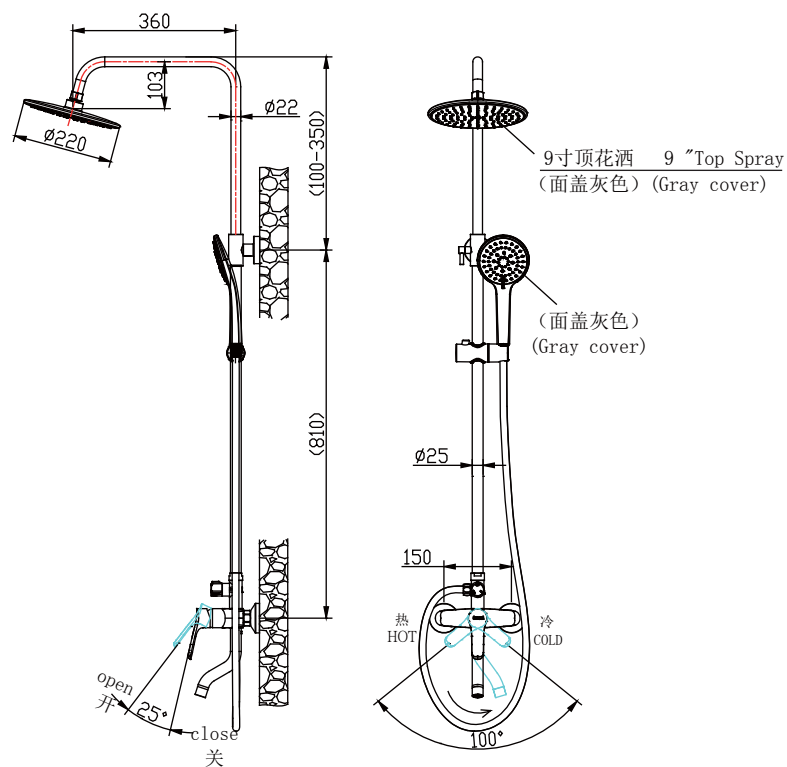

PRODUCT SPECIFICATION 产品规格书

ND2216C

Shower Column

淋浴柱组合

(Rough-in Dimensions):

安装尺寸图:

(Unit): mm

单位: 毫米

Standard pressure: 0.3Mpa

标准水压: 0.3Mpa

Item No. 品号	ND2216C		
Available Color 颜色	Chrome 铬色		
Materials 材质	Brass 铜		
Cartridge 阀芯	$\phi 35$ ceramic valve core $\phi 35$ 陶瓷阀芯		
Aerator 起泡器	Ordinary 普通		
Shipping Package 运输包装	Set/CTN: 1 Set 套/箱: 1套	M ³ /CTN: 0.05 M ³ 体积/箱: 0.05 M ³	G.W/CTN: 4.0 kg 毛重/箱: 4.0kg

Remarks: Including a hand shower, (ABS)Gray cover, a shower hand (ABS)Gray cover, and a 1.5m shower hose (PVC)

备注: 含手握花洒(ABS)灰色面盖, 顶花洒(ABS)灰色面盖, L=1500mm 银色软管(PVC)。

INNOCI reserves the right to make changes or modifications on any of its products without advance notice.