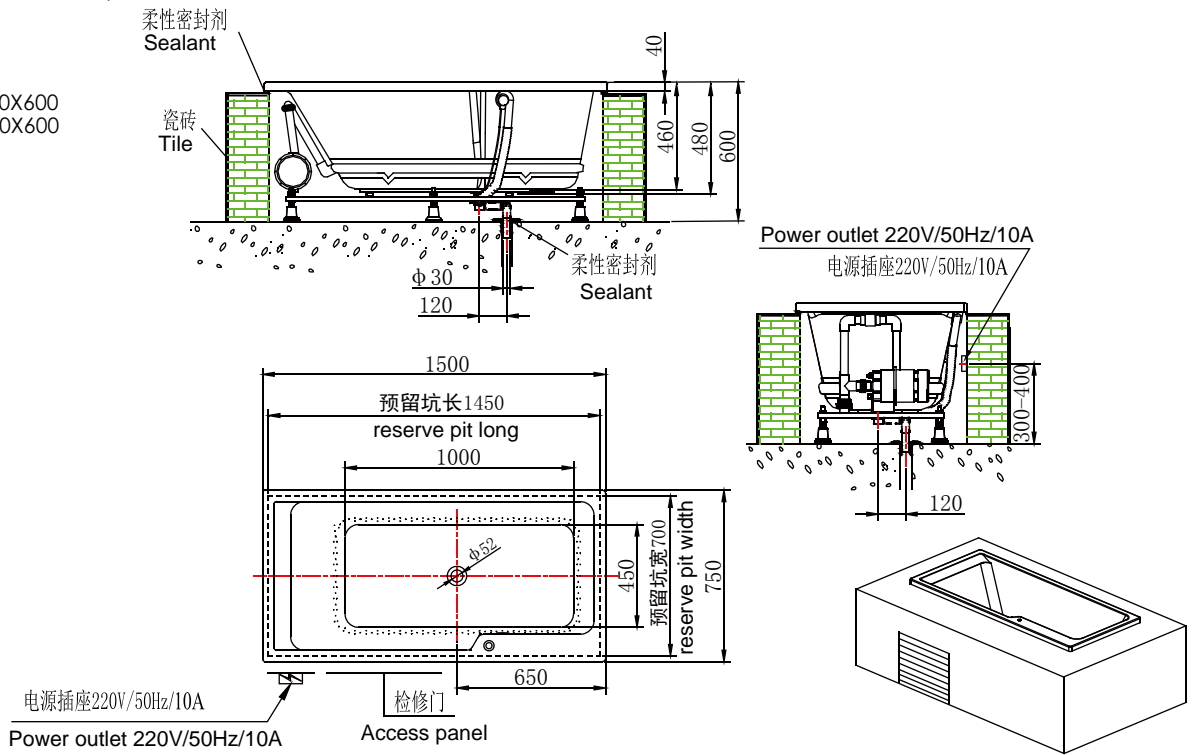

PRODUCT SPECIFICATION 产品规格书

NB25502W-6

1.5m Acrylic Drop-In Bubble Massage Bathtub
厚边1.5米亚克力泡泡台面按摩浴缸

(Rough-in Dimensions):

安装尺寸图:

(Unit): mm

单位: 毫米

(Size): 1500X750X600

尺寸: 1500X750X600

| | |
|--|--|
| Item No. 品号 | NB25502W-6 |
| Capacity 容水量 | litres to overflow 190L 浴缸最大容水量190升 |
| Available Color 颜色 | White 白色 |
| Materials 材质 | Acrylic 亚克力 |
| Shipping Package 运输包装 | L(长) 1630 X W(宽) 880X H(高) 790mm (1set/1CTN 1个/1箱) G.W(毛重) :64kg |
| Remarks: Included with Waste & Overflow ND9102C(L=700mm)and ND9106N(L=500mm), Air Jet 230pcs, 400W Air Pump 1pc,Air Jet Control 1pc. | |
| 备注: 包含ND9102C(L=700mm)浴缸去水器及去水器连接管ND9106N(L=500mm), 针孔密集喷孔230个, 400W风泵1台, 欧式空气开关1套。 | |