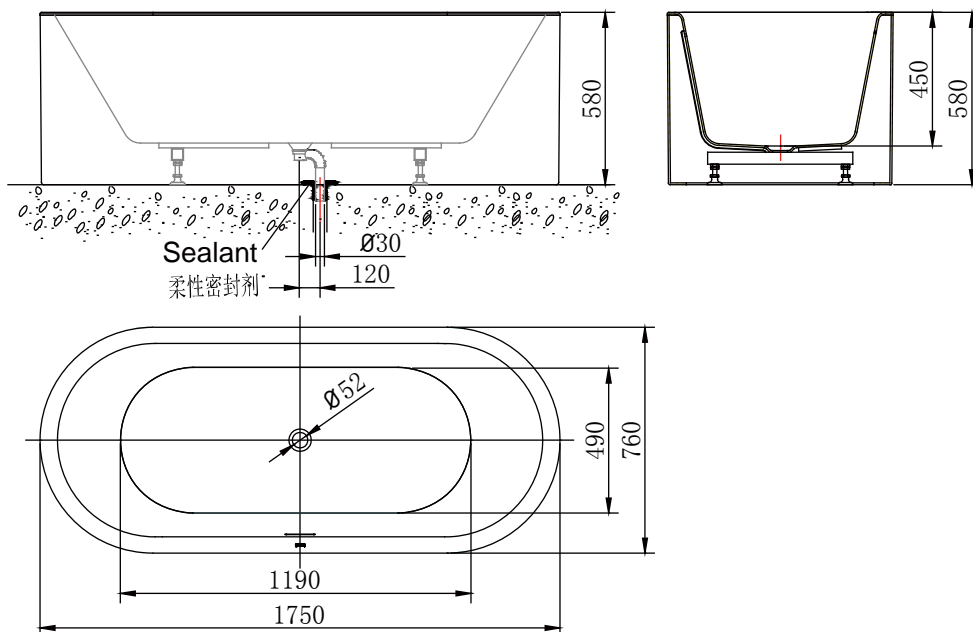

PRODUCT SPECIFICATION 产品规格书

NB25708TW-1W

1.75m Free Standing Bathtub
1.75米独立浴缸

(Rough-in Dimensions):

安装尺寸图:

(Unit): mm

单位: 毫米

(Size): 1750X760X580

尺寸: 1750X760X580

Item No. 品号	NB25708TW-1W
Capacity 容水量	litres to overflow 240L 浴缸最大容水量240升
Available Color 颜色	White 白色
Materials 材质	Acrylic 亚克力
Shipping Package 运输包装	浴缸包装: L(长)1770 X W(宽) 780X H(高) 600mm (1set/1CTN 1个/1箱) G.W(毛重): 52 kg Bathtub Package:

Remarks: ND9113C brass pop-up and ND9106N brass tube (L=500mm) included.
备注: 包含铜质弹跳去水器ND9113C和铜质去水器连接管ND9106N(L=500mm)。

INNOCI reserves the right to make changes or modifications on any of its products without advance notice.
INNOCI 艺耐公司保留不事先通知便改变或修改的权利