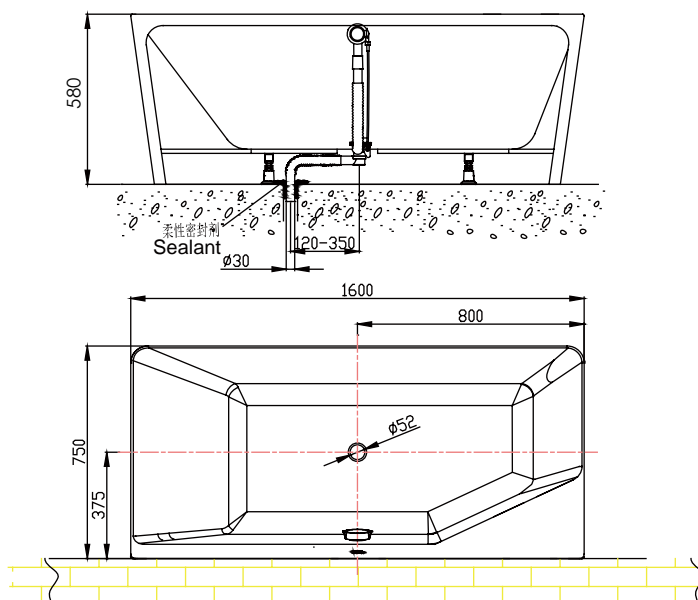

PRODUCT SPECIFICATION 产品规格书

NB25610W-5F

1.6m bathtub (with skirt edge/water removal)
1.6 米浴缸(含裙边/去水)

(Rough-in Dimensions):

安装尺寸图:

(Unit): mm

单位: 毫米

(Size): 1600X750X580

尺寸: 1600X750X580

Item No. 品号	NB25610W-5F
Capacity 容水量	litres to overflow 240L 浴缸最大容水量240升
Available Color 颜色	White 白色
Materials 材质	Acrylic 亚克力
Shipping Package 运输包装	浴缸包装: L(长)1620 X W(宽) 770X H(高) 600mm (1set/1CTN 1个/1箱) G.W(毛重): 52 kg Bathtub Package:

Remarks: ND9102C brass pop-up and ND9106N brass tube (L=500mm) included,

备注: 包含铜质去水器ND9102C和铜质去水器连接管ND9106N(L=500mm)。

INNOCI reserves the right to make changes or modifications on any of its products without advance notice.
INNOCI 艺耐公司保留不事先通知便改变或修改的权利