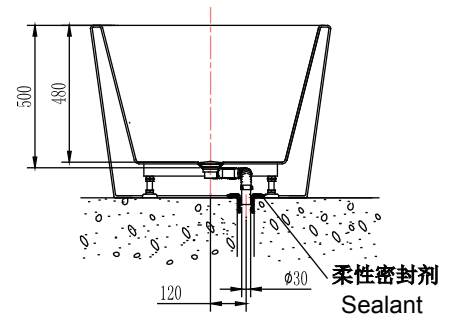

### (Rough-in Dimensions):

安装尺寸图:

(Unit): mm

单位: 毫米

(Size): 1500X800X600

尺寸: 1500X800X600

Item No. 品号	NB25503TW-1W
Capacity 容水量	litres to overflow 205L 浴缸最大容水量205升
Available Color 颜色	White 白色
Materials 材质	Acrylic 亚克力
Shipping Package 运输包装	L(长)1540 X W(宽) 840X H(高) 650mm(1set/1CTN 1个/1箱) G.W(毛重): 52 kg

Remarks: ND9113C brass pop-up and ND9106N brass tube (L=500mm)included.Add overflow function.

备注: 包含弹跳去水器ND9113C和铜质去水器连接管ND9106N(L=500mm)。添加溢流功能。

INNOCI reserves the right to make changes or modifications on any of its products without advance notice.  
INNOCI 艺耐公司保留不事先通知便改变或修改的权利