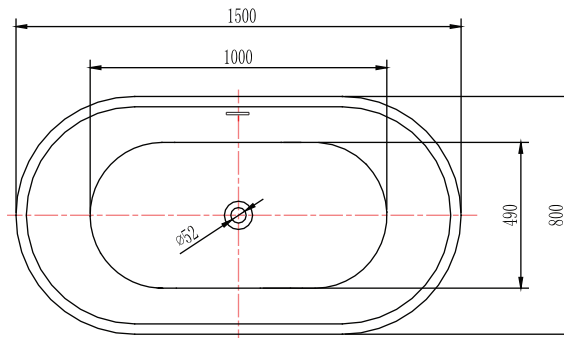

### (Rough-in Dimensions):

安装尺寸图:

(Unit): mm

单位: 毫米

(Size): 1500X800X600

尺寸: 1500X800X600

Item No. 品号	NB25503TW-1W
Capacity 容水量	litres to overflow 205L 浴缸最大容水量205升
Available Color 颜色	White 白色
Materials 材质	Acrylic 亚克力
Shipping Package 运输包装	L(长)1540 X W(宽) 840X H(高) 650mm(1set/1CTN 1个/1箱) G.W(毛重): 52 kg

Remarks: ND9113C brass pop-up and ND9106N brass tube (L=500mm)included.Add overflow function.

备注: 包含弹跳去水器ND9113C和铜质去水器连接管ND9106N(L=500mm)。添加溢流功能。

INNOCI reserves the right to make changes or modifications on any of its products without advance notice.  
INNOCI 艺耐公司保留不事先通知便改变或修改的权利