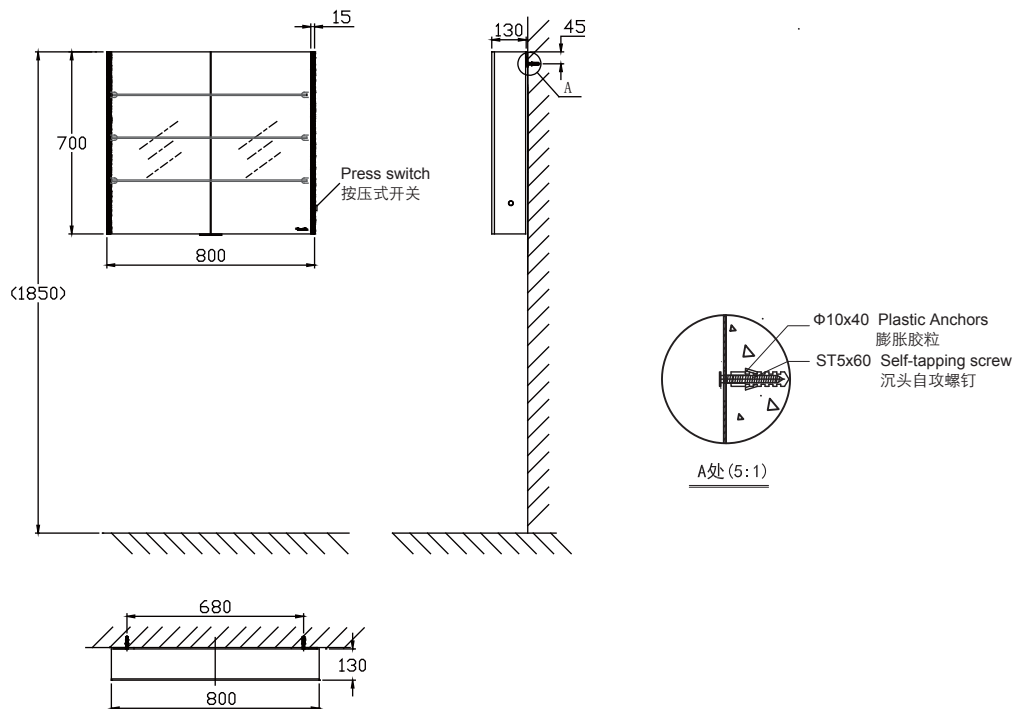

### (Rough-in Dimensions):

安装尺寸图:

(Unit): mm

单位: 毫米

Size: 800\*700\*130mm

尺寸: 800\*700\*130mm

Item No. 品号	NM28003N-LS
Available Color 颜色	Metallic Frame 铝合金本色边框
Materials 材质	5mm thickness glass, Aluminum 5mm镜子, 铝合金方管
Shipping Package 运输包装	CTN/Set: 1 CTN    M <sup>3</sup> /CTN: 0.18 M <sup>3</sup> G.W/CTN: 18.5 kg 箱/套: 1 箱    体积/箱: 0.18 M <sup>3</sup> 毛重/箱: 18.5 kg
Hardware Accessories (hinge) 五金配件(铰链)	"Blum" Cushion hinge "百隆" 缓冲铰链
Certification is introduced 认证介绍 (电器)	CE and IP44certification CE和IP44认证
Function is introduced 功能介绍	LED function                      Double open door LED功能                              双开门

Remarks: Height-adjustable glass shelf, White light, Voltage: AC220V; Frequency: 50HZ. Press switch

备注: 可调节镜柜内玻璃层高度, 白光光源, 电压: AC220V, 频率: 50HZ. 按压开关

INNOCI reserves the right to make changes or modifications on any of its products without advance notice.  
INNOCI 艺耐公司保留不事先通知便改变或修改的权利