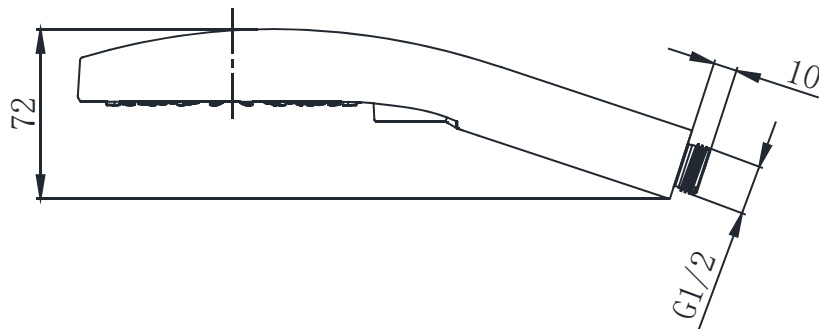

PRODUCT SPECIFICATION 产品规格书

NP7096C

3-Function Hand Held Shower

三功能手握花洒

(Rough-in Dimensions):

安装尺寸图:

(Unit): mm

单位: 毫米

| | |
|--------------------------|--|
| Item No. 品号 | NP7096C |
| Available Color 颜色 | Chrome 铬色 |
| Materials 材质 | ABS |
| Shipping Package 运输包装 | Set/CTN: 60 Set M ³ /CTN: 0.1 M ³ G.W/CTN: 17kg 套/箱: 60套 体积/箱: 0.1 M ³ 毛重/箱: 17 kg |

Remarks: Self-cleaning rubber tip, Function: ①Shower ②Boost ③Spray .

备注: 自洁胶头, 功能: ①淋雨水 ②增压水 ③骤雨水。

INNOCI reserves the right to make changes or modifications on any of its products without advance notice.