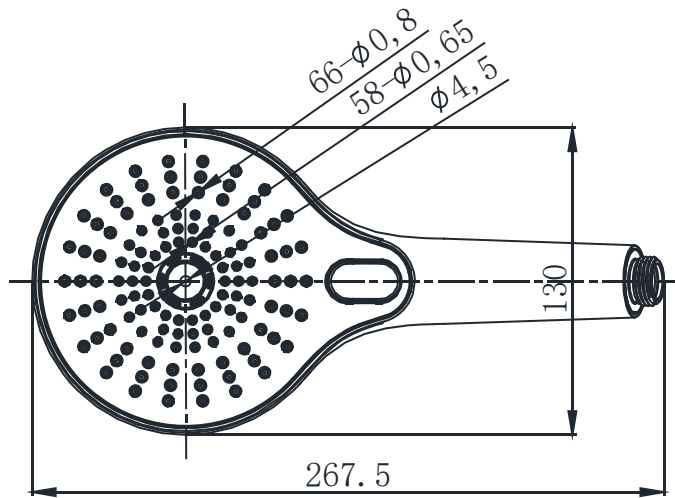

PRODUCT SPECIFICATION 产品规格书

NP7096C

3-Function Hand Held Shower

三功能手握花洒

(Rough-in Dimensions):

安装尺寸图:

(Unit): mm

单位: 毫米

| | |
|--------------------------|--|
| Item No. 品号 | NP7096C |
| Available Color 颜色 | Chrome 铬色 |
| Materials 材质 | ABS |
| Shipping Package 运输包装 | Set/CTN: 60 Set M ³ /CTN: 0.1 M ³ G.W/CTN: 17kg 套/箱: 60套 体积/箱: 0.1 M ³ 毛重/箱: 17 kg |

Remarks: Self-cleaning rubber tip, Function: ①Shower ②Boost ③Spray .

备注: 自洁胶头, 功能: ①淋雨水 ②增压水 ③骤雨水。

INNOCI reserves the right to make changes or modifications on any of its products without advance notice.