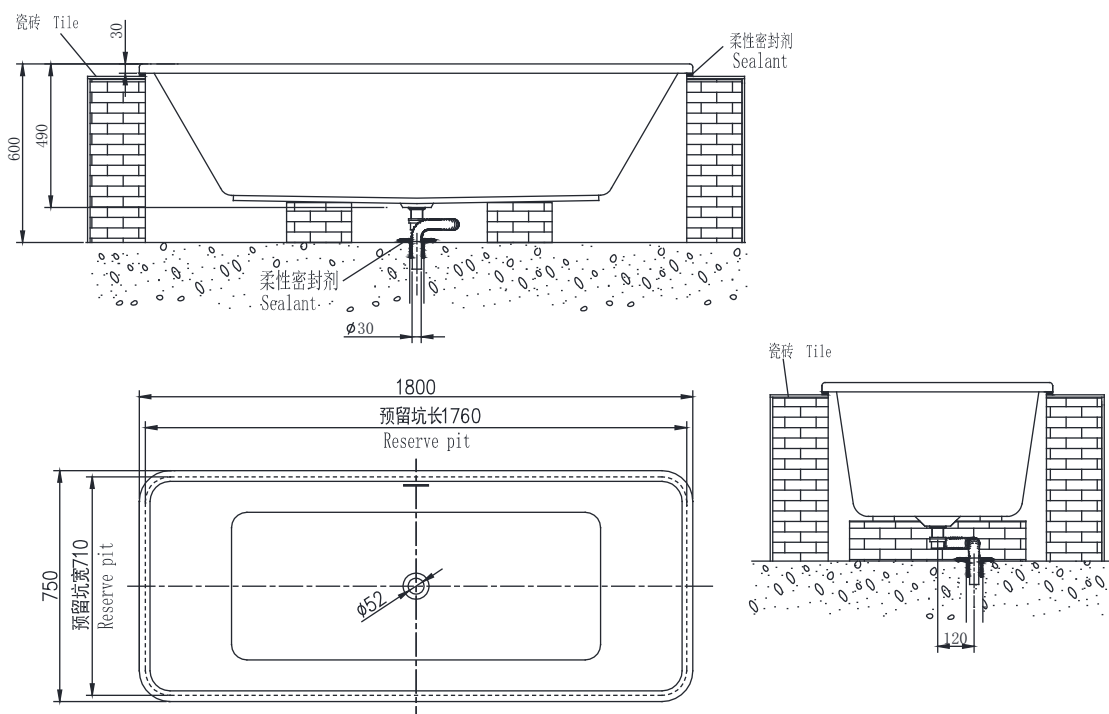

## NB25801W-A

1.8m Acrylic Drop-In Bathtub

薄边1.8米亚克力台面浴缸

(Rough-in Dimensions):

安装尺寸图:

(Unit): mm

单位: 毫米

(Size): 1800X750X490

尺寸: 1800X750X490

Item No. 品号	NB25801W-A
Capacity 容水量	Safety volume :310L 浴缸安全容水量310升
Available Color 颜色	White 白色
Materials 材质	Acrylic 亚克力
Shipping Package 运输包装	L(长) 1820X W(宽) 770X H(高) 750mm (5set/1CTN 5个/1箱) G.W(毛重) : 140 kg

Remarks: Recommend to use with Waste & Overflow ND9113Cand ND9106N(L=500mm).Add overflow function.

备注: 推荐使用艺耐ND9113C浴缸弹跳去水器及去水器连接管ND9106N(L=500mm)。添加溢流功能。

INNOCI reserves the right to make changes or modifications on any of its products without advance notice.