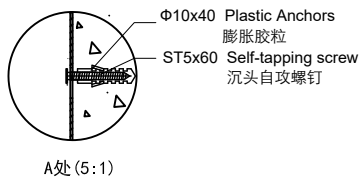

## NM18008N-L

Round Mirror With LED  
LED圆型镜

(Rough-in Dimensions):

安装尺寸图:

(Unit): mm

单位: 毫米

Size: Ø800mm

尺寸: Ø800mm

Item No. 品号	NM18008N-L	
Available Color 颜色	Metallic Frame 铝合金本色边框	
Materials 材质	5mm thickness glass, Aluminum 5mm镜子, 铝合金方管	
Shipping Package 运输包装	CTN/Set: 1 CTN    M <sup>3</sup> /CTN: 0.059 M <sup>3</sup> G.W/CTN: 8.6kg 箱/套: 1 箱    体积/箱: 0.059 M <sup>3</sup> 毛重/箱: 8.6kg	
Hardware Accessories (hinge) 五金配件(铰链)	There is no 无	
Certification is introduced 认证介绍 (电器)	IP44 certification IP44认证	
Function is introduced 功能介绍	LED function LED功能	Anti-fog mirror 防雾镜
Remarks: White light, Voltage: AC220V; Frequency: 50HZ. Touch switch 备注: 白光灯源, 电压: AC220V, 频率: 50HZ. 触摸开关		