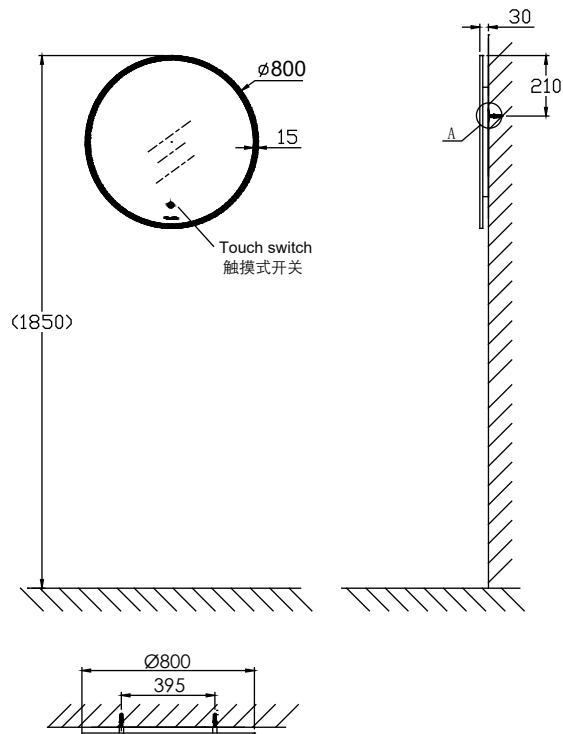

## NM18008N-L

Round Mirror With LED  
LED圆型镜

(Rough-in Dimensions):

安装尺寸图:

(Unit): mm

单位: 毫米

Size: Ø800mm

尺寸: Ø800mm

Item No. 品号	NM18008N-L	
Available Color 颜色	Metallic Frame 铝合金本色边框	
Materials 材质	5mm thickness glass, Aluminum 5mm镜子, 铝合金方管	
Shipping Package 运输包装	CTN/Set: 1 CTN    M <sup>3</sup> /CTN: 0.059 M <sup>3</sup> G.W/CTN: 8.6kg 箱/套: 1 箱    体积/箱: 0.059 M <sup>3</sup> 毛重/箱: 8.6kg	
Hardware Accessories (hinge) 五金配件(铰链)	There is no 无	
Certification is introduced 认证介绍 (电器)	IP44 certification IP44认证	
Function is introduced 功能介绍	LED function LED功能	Anti-fog mirror 防雾镜
Remarks: White light, Voltage: AC220V; Frequency: 50HZ. Touch switch 备注: 白光灯源, 电压: AC220V, 频率: 50HZ. 触摸开关		