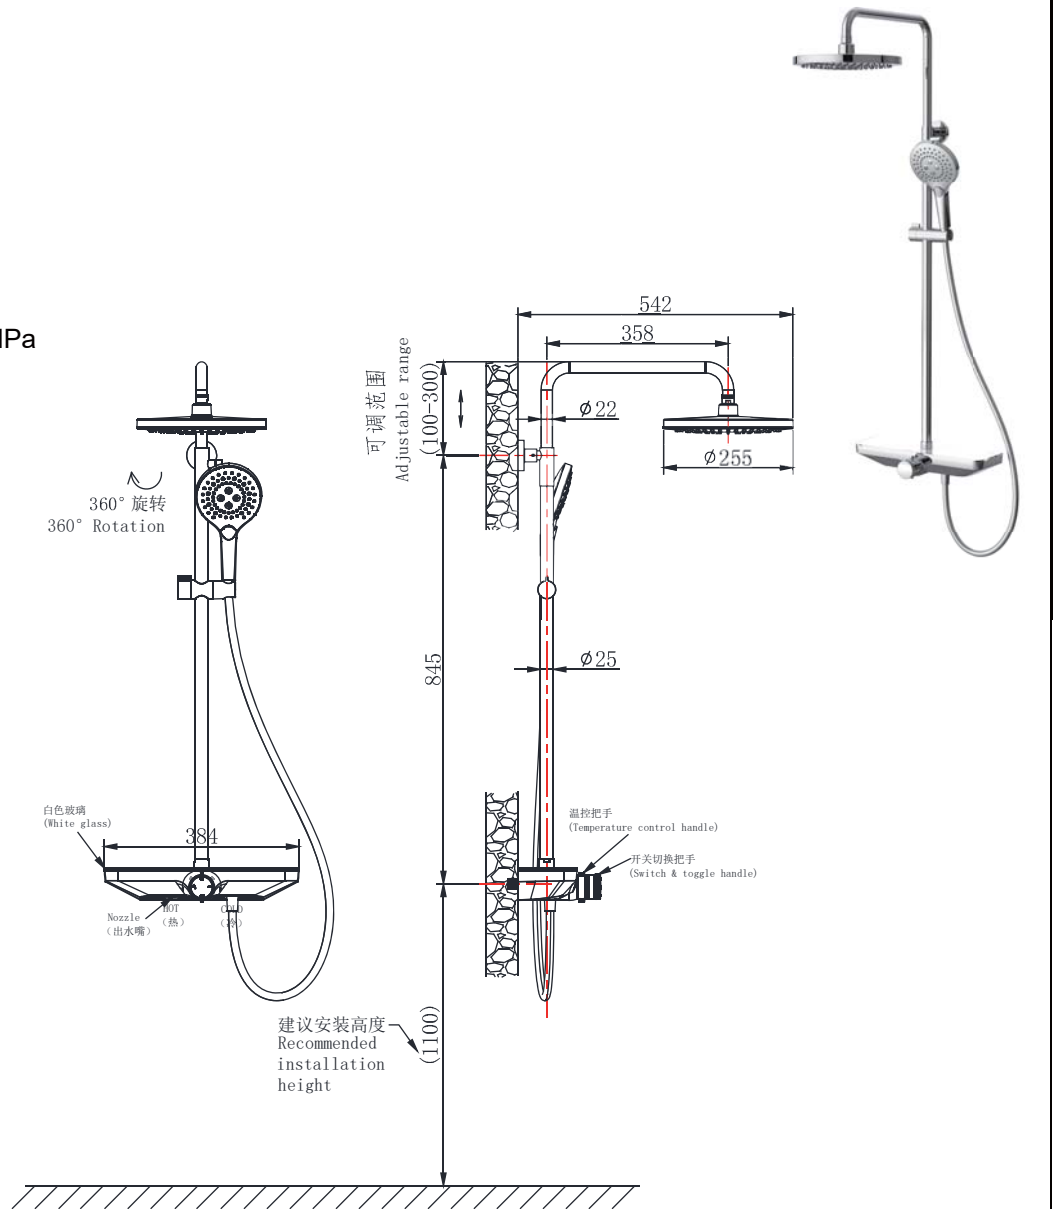

PRODUCT SPECIFICATION 产品规格书

ND2247C

Shower Column Set

淋浴柱组合

(Rough-in Dimensions):

安装尺寸图:

(Unit): mm

单位: 毫米

Pressure range: 0.1-0.5MPa

水压范围: 0.1-0.5MPa

Best to use: 0.3MPa

最优水压: 0.3MPa

Item No. 品号	ND2247C		
Available Color 颜色	Chrome 铬色		
Materials 材质	Main part:ABS+PPA 主体: ABS+PPA	Water pipe:SUS 升降管: 不锈钢	
Cartridge 阀芯	Temperature & Switching cartridge 同轴混合切换阀芯		
Aerator 起泡器	Ordinary 普通		
Shipping Package 运输包装	Set/CTN: 3 Set 套/箱: 3套	M ³ /CTN: 0.17 M ³ 体积/箱: 0.17 M ³	G.W/CTN: 13.2 kg 毛重/箱: 13.2 kg

Remarks: Including faucet body, Standard 10" ABS shower head, 3-function hand held shower (ABS) and 1.5m PVC shower hose; 0.1MPa±0.02MPa : Outlet: 7.8 L/min, Hand-held shower: 8.2L/min, Shower head: 9.3 L/min..

备注: 含龙头主体, 标配三功能手握花洒(ABS), 10寸顶花洒(ABS), L=1500mm 银色软管(PVC); 动态水压0.1MPa±0.02MPa; 出水嘴: 7.8 L/min, 手持: 8.2 L/min, 顶喷: 9.3 L/min。

INNOCI reserves the right to make changes or modifications on any of its products without advance notice.