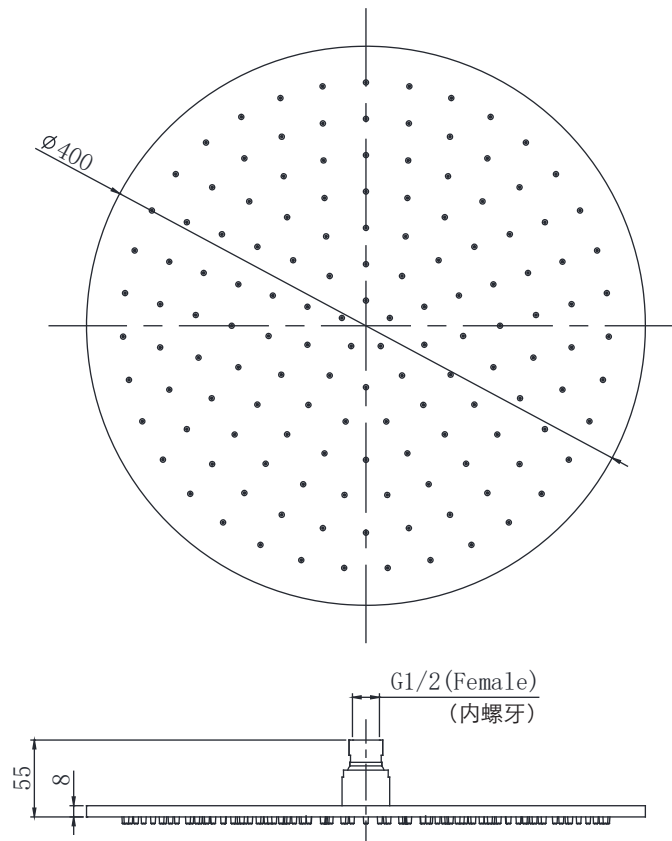

PRODUCT SPECIFICATION 产品规格书

NP7057C

16" Round Shower Head

16" 圆型顶花洒

(Rough-in Dimensions):

安装尺寸图:

(Unit): mm

单位: 毫米

Remarks: With self-cleaning rubber tip (Size: $\Phi 400$ mm).

备注: 自洁胶头 (尺寸: $\Phi 400$ mm)。

INNOCI reserves the right to make changes or modifications on any of its products without advance notice.
INNOCI 艺耐公司保留不事先通知便改变或修改的权利