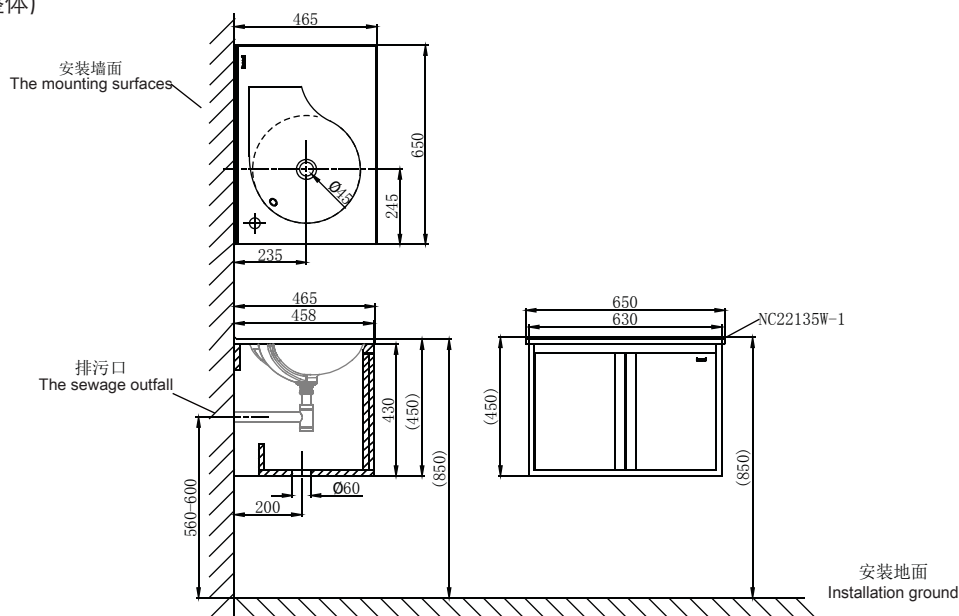

PRODUCT SPECIFICATION 产品规格书

NM46304X+NC22135W-1

65CM Wall-hung Vanity
65公分挂墙浴室柜

(Rough-in Dimensions):

安装尺寸图:

(Unit): mm

单位: 毫米

Size: 630*458*430MM(cabinet)

650*465*450MM(overall)

尺寸: 630*458*430MM(柜体)

650*465*450MM(整体)

Item No. 品号	NM46304X (Cabinet 柜体) +NC22135W-1 (Basin 盆)
Available Color 颜色	NM46304X (Light wood grain浅木纹) NC22135W-1(White 白色)
Materials 材质	NM46304X(Veneer 多层实木) NC22135W-1 (Vitreous China 陶瓷)
Shipping Package 运输包装	CTN/Set: 1 CTN M3/CTN: 0.17 M3 G.W/CTN: 12.5kg 箱/套: 1 箱 体积/箱:0.17 M3 毛重/箱: 12.5kg
Hardware Accessories 五金配件	SUS304 quick release soft closing door hinges 304快拆缓冲门铰链铰链
Structure of the way 结构方式	Double doors 对开门
Remarks: Facucet and drain are not included. Optinal removable metal legs NP12206K , NP12208K and NP12205K 备注: 不含龙头和排杆, 自由选配NP12206K和NP12208K和NP12205K金属脚	