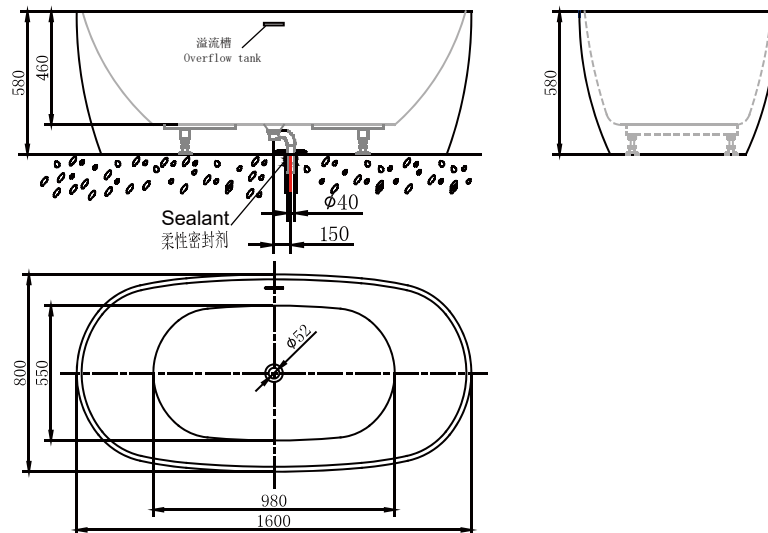

PRODUCT SPECIFICATION 产品规格书

NB25604TW-1W

1.6m Free Standing Bathtub (White)
1.6米独立浴缸 (亮光白)

(Rough-in Dimensions):

安装尺寸图:

(Unit): mm

单位: 毫米

(Size): 1600X800X580

尺寸: 1600X800X580

Item No. 品号	NB25604TW-1W
Capacity 容水量	Safety volume: 274L 浴缸安全容水量: 274升
Available Color 颜色	White 亮白色
Materials 材质	Acrylic 亚克力
Shipping Package 运输包装	浴缸包装: L(长)1650 X W(宽) 850X H(高) 600mm (1set/1CTN 1个/1箱) G.W(毛重): 48 kg Bathtub Package:

Remarks: With overflow function, Contains chrome copper press bath drain, chrome overflow grooves and plastic drain pipe. (L=400-1000mm)

备注: 带溢流功能, 包含铬色铜质弹跳去水器, 铬色溢流槽装饰条和塑料排污管 (L=400-1000mm)。

INNOCI reserves the right to make changes or modifications on any of its products without advance notice.
INNOCI 艺耐公司保留不事先通知便改变或修改的权利