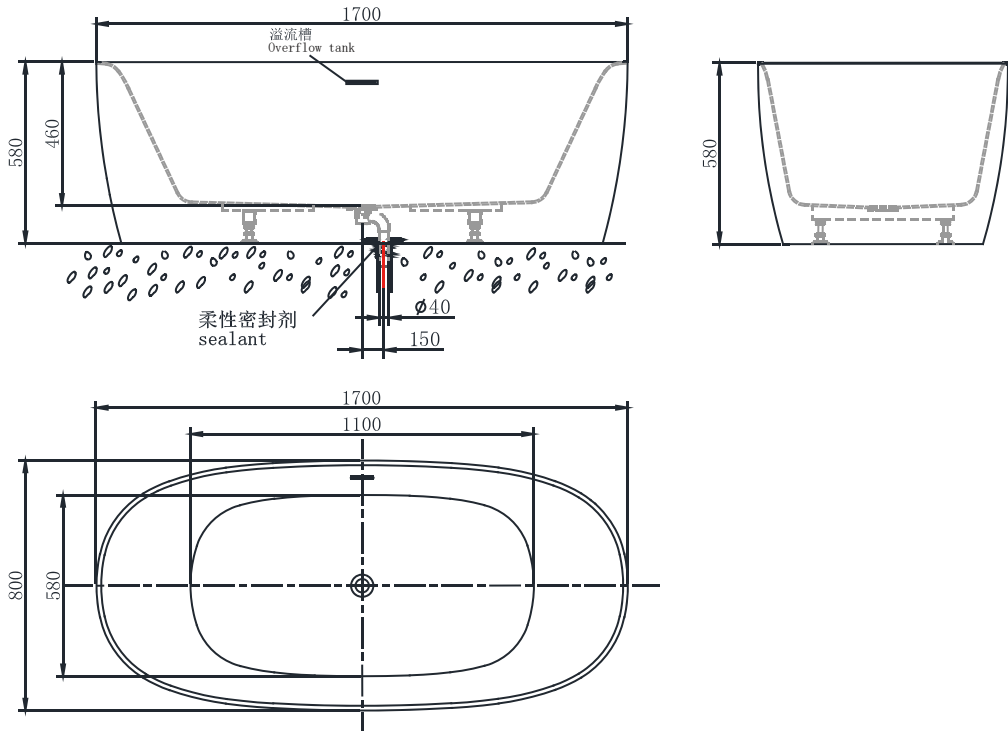

PRODUCT SPECIFICATION 产品规格书

NB25713M-1

1.7m Free Standing Bathtub (Matt White)
1.7米独立浴缸 (哑光白)

(Rough-in Dimensions):

安装尺寸图:

(Unit): mm

单位: 毫米

(Size): 1700X800X580

尺寸: 1700X800X580

Item No. 品号	NB25713M-1
Capacity 容水量	Safety volume: 298L 浴缸安全容水量: 298升
Available Color 颜色	Matt White 哑光白色
Materials 材质	Acrylic 亚克力
Shipping Package 运输包装	浴缸包装 (蜂窝纸箱) : (长)1775 X(宽) 875X(高) 640mm, 1个/1箱, 毛重: 56 kg。 Bathtub Package(Honeycomb carton): (L)1775 X (W) 875X (H)640mm,1set/1CTN,G.W: 56 kg.

Remarks: With overflow function, Contains black copper press bath drain, black overflow grooves and plastic drain pipe. (L=400-1000mm)

备注: 带溢流功能, 包含黑色铜质弹跳去水器, 黑色溢流槽装饰条和塑料排污管 (L=400-1000mm)。

INNOCI reserves the right to make changes or modifications on any of its products without advance notice.
INNOCI 艺耐公司保留不事先通知便改变或修改的权利