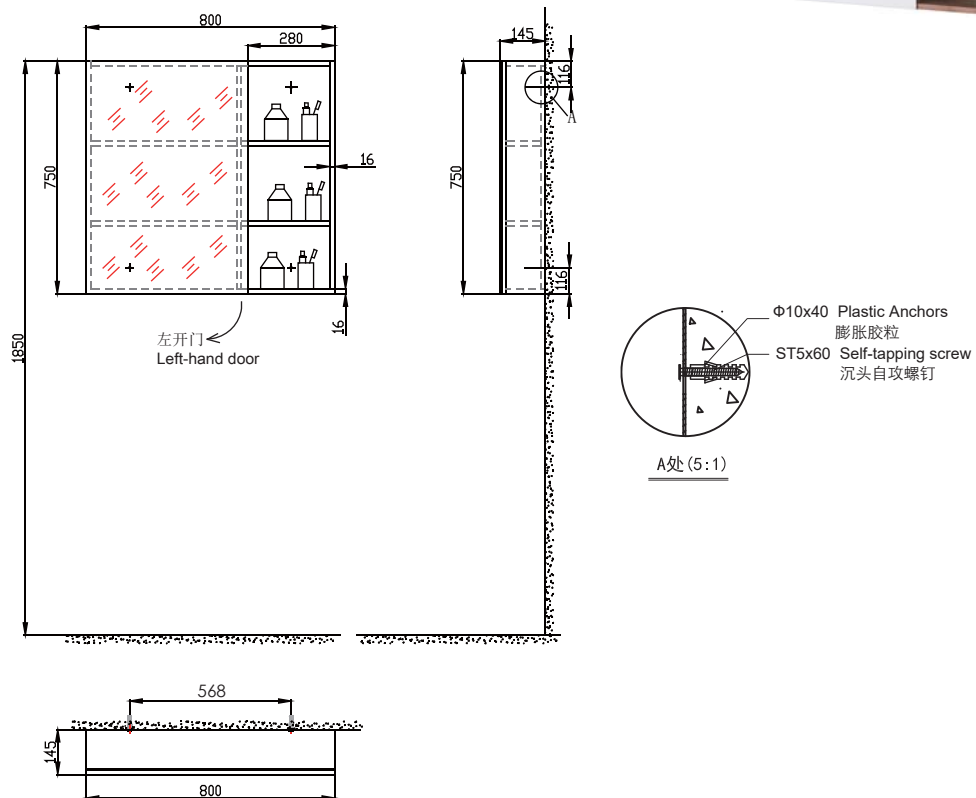

PRODUCT SPECIFICATION 产品规格书

NM28008Y

One-Door Mirror Cabinet (Left door)

方型单开门镜柜

(Rough-in Dimensions):

安装尺寸图:

(Unit): mm

单位: 毫米

Size: 800*750*145mm

尺寸: 800*750*145mm

Item No. 品号	NM28008Y
Available Color 颜色	Classical red oak 古典红橡木色
Materials 材质	Plywood 多层板
Shipping Package 运输包装	CTN/Set: 1 CTN M ³ /CTN: 0.14 M ³ G.W/CTN: 20.5 kg 箱/套: 1 箱 体积/箱: 0.14 M ³ 毛重/箱: 20.5 kg
Hardware Accessories (hinge) 五金配件(铰链)	SUS304 quick release soft closing door hinges 304快拆缓冲门铰链
Certification is introduced 认证介绍 (电器)	NO 无
Function is introduced 功能介绍	Single door 单开门
Remarks: Installation screw accessories included, 备注: 含安装螺丝配件	