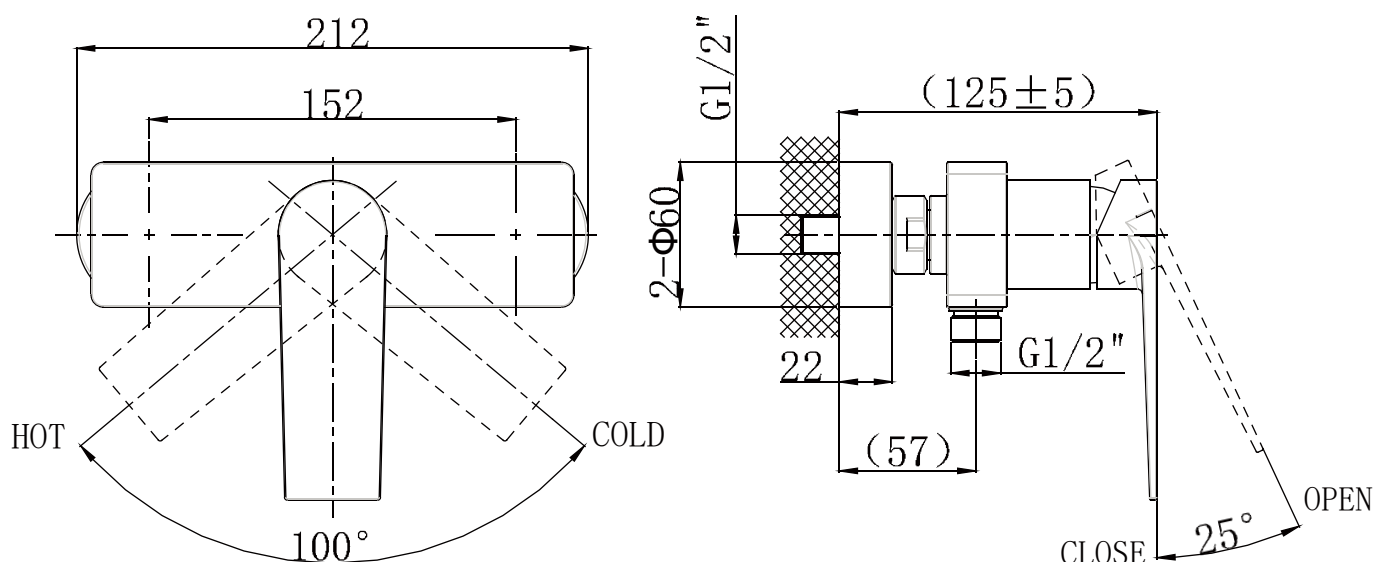

(Rough-in Dimensions):

安装尺寸图:

(Unit): mm

单位: 毫米

Pressure range: 0.1-0.5MPa

水压范围: 0.1-0.5MPa

Best to use: 0.3MPa

最优水压: 0.3MPa