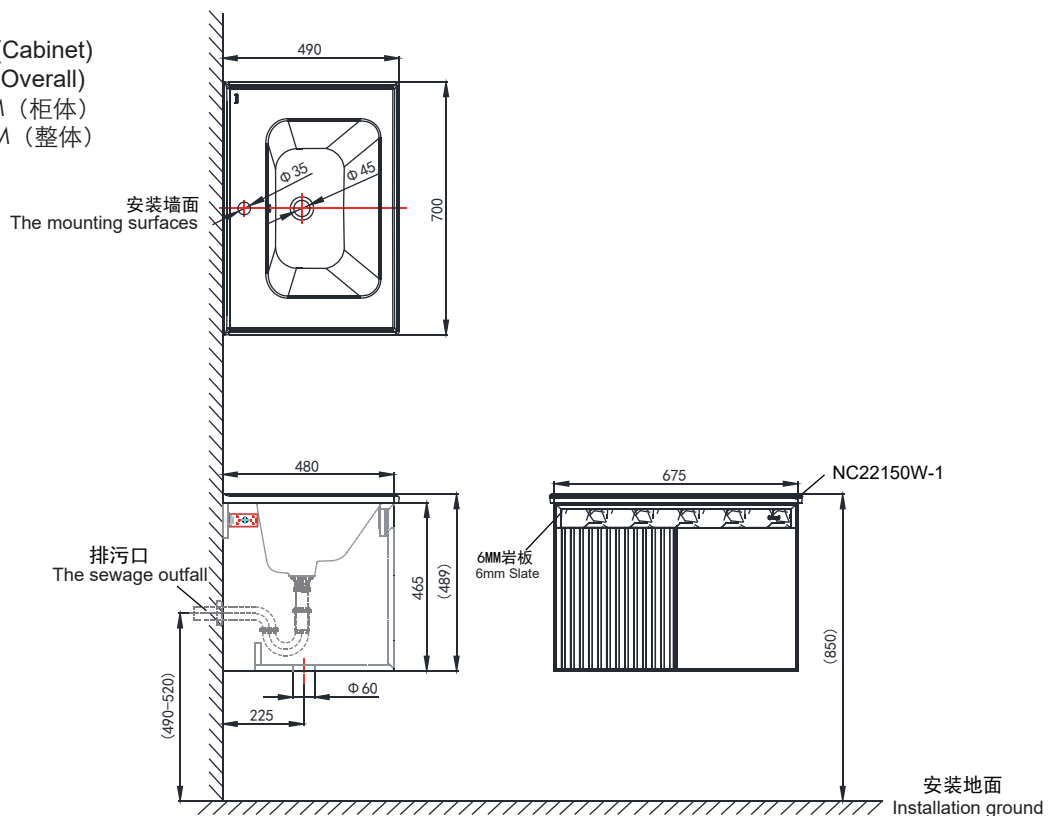

NM47023ZN+NC22150W-1

70CM Wall-hung Vanity
70公分挂墙浴室柜

(Rough-in Dimensions):

安装尺寸图:

(Unit): mm

单位: 毫米

Size: 675*480*465MM (Cabinet)

700*490*489MM (Overall)

尺寸: 675*480*465MM (柜体)

700*490*489MM (整体)

Item No. 品号	NM47023ZN (Cabinet 柜体) +NC22150W-1 (Basin 盆)
Available Color 颜色	NM47023ZN (Brown+Mulán subgrey 棕色+木兰灰) NC22150W-1(White 白色)
Materials 材质	NM47023ZN (Plywood 多层实木) NC22150W-1 (Vitreous China 陶瓷)
Shipping Package 运输包装	CTN/Set: 1 CTN M3/CTN: 0.21 M3 G.W/CTN: 16.5kg 箱/套: 1 箱 体积/箱: 0.21 M3 毛重/箱: 16.5kg
Hardware Accessories 五金配件	SUS304 quick release soft closing door hinges 304快拆缓冲门铰链
Structure of the way 结构方式	Double Doors 对开门
Remarks: Faucet and drainage not included. Containing mounting screw package. 备注: 不含龙头和排杆, 含安装螺丝包。	